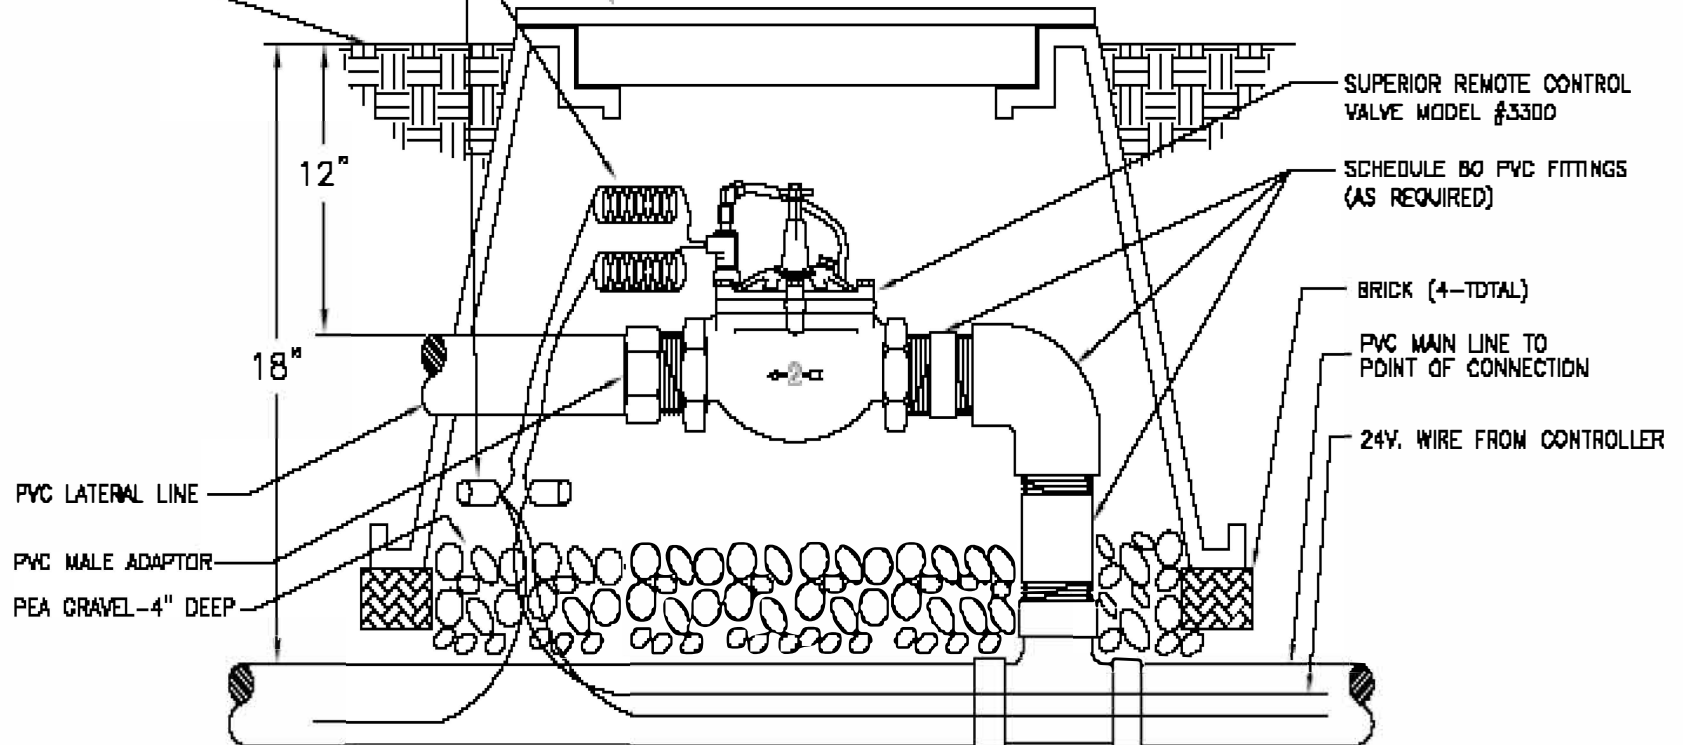

14" x 19" PLASTIC VALVE BOX PER PLANS
1 REMOTE CONTROL VALVE PER BOX. INSTALL
FLUSH WITH GRADE IN LAWN AREAS, 1" ABOVE
GRADE IN SHRUB/GROUNDCOVER AREAS.

WIRE CONNECTORS PER PLANS AT ALL
SPICES AND 24" OF EXTRA WIRE.

FINISH GRADE

REMOTE CONTROL VALVE DETAIL - 3300

SUPERIOR