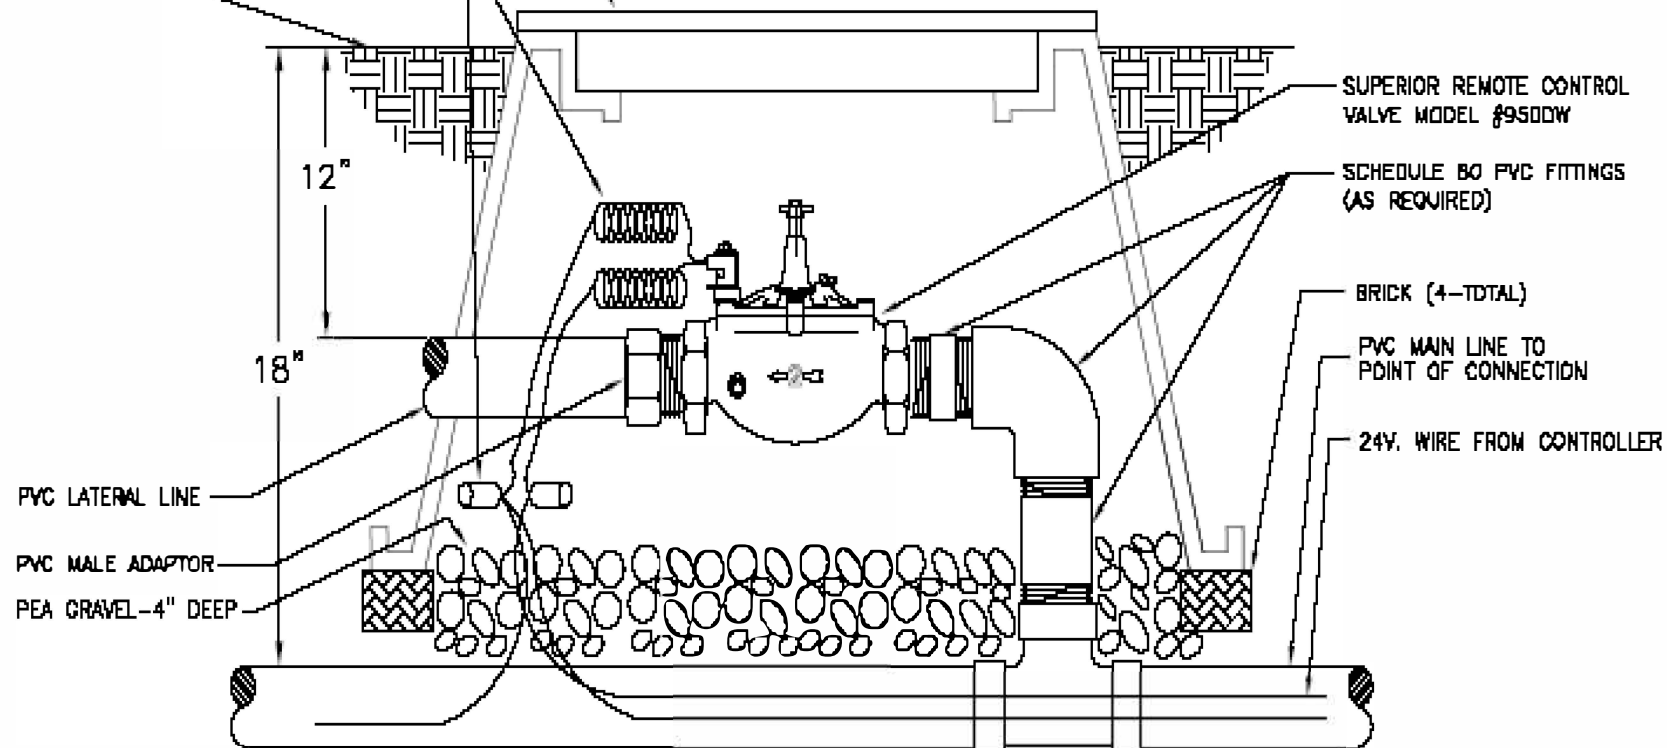

14" x 19" PLASTIC VALVE BOX PER PLANS
1 REMOTE CONTROL VALVE PER BOX. INSTALL
FLUSH WITH GRADE IN LAWN AREAS, 1" ABOVE
GRADE IN SHRUB/GROUNDCOVER AREAS.

WIRE CONNECTORS PER PLANS AT ALL
SPICES AND 24" OF EXTRA WIRE.

FINISH GRADE

REMOTE CONTROL VALVE DETAIL - 950DW

SUPERIOR