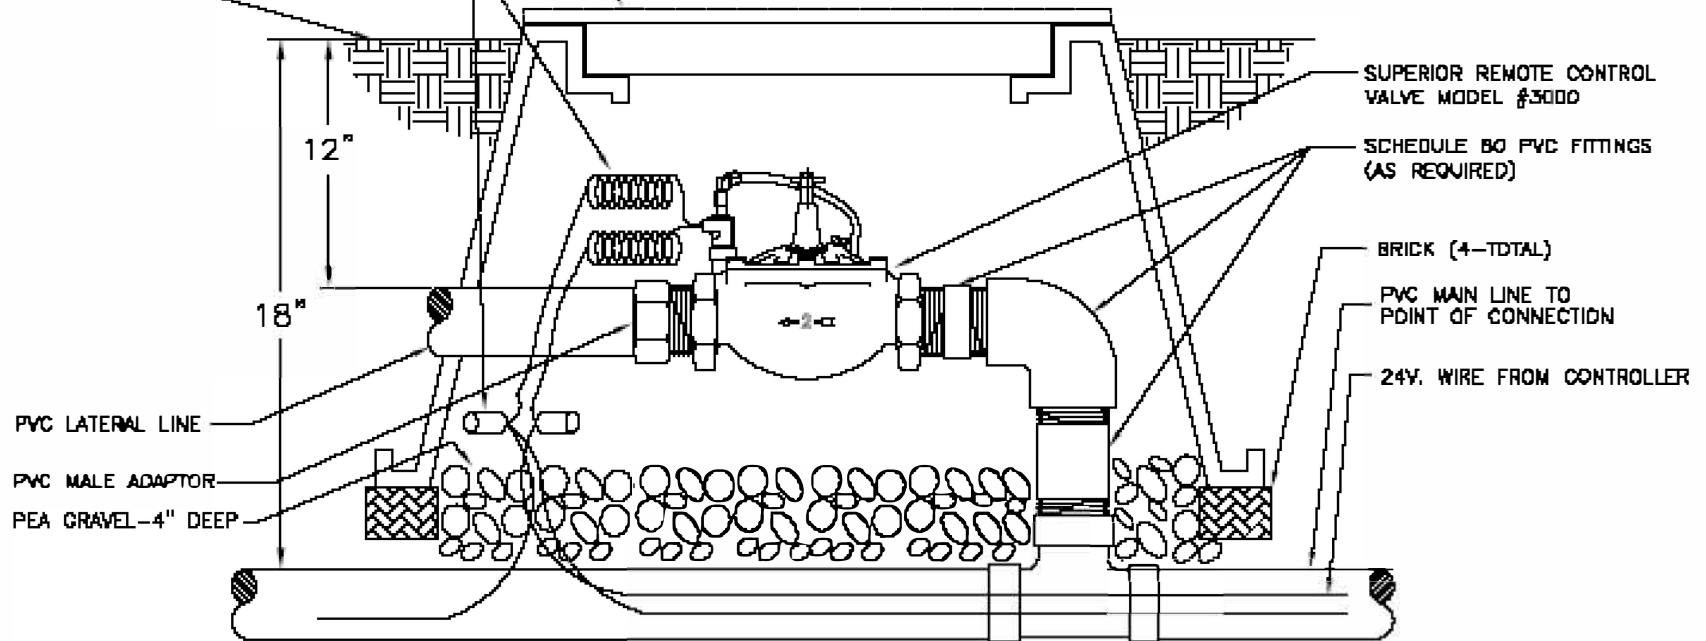

14" x 19" PLASTIC VALVE BOX PER PLANS  
1 REMOTE CONTROL VALVE PER BOX. INSTALL  
FLUSH WITH GRADE IN LAWN AREAS, 1" ABOVE  
GRADE IN SHRUB/GROUNDCOVER AREAS.

WIRE CONNECTORS PER PLANS AT ALL  
SPICES AND 24" OF EXTRA WIRE.

## REMOTE CONTROL VALVE DETAIL - 3000

---

SUPERIOR