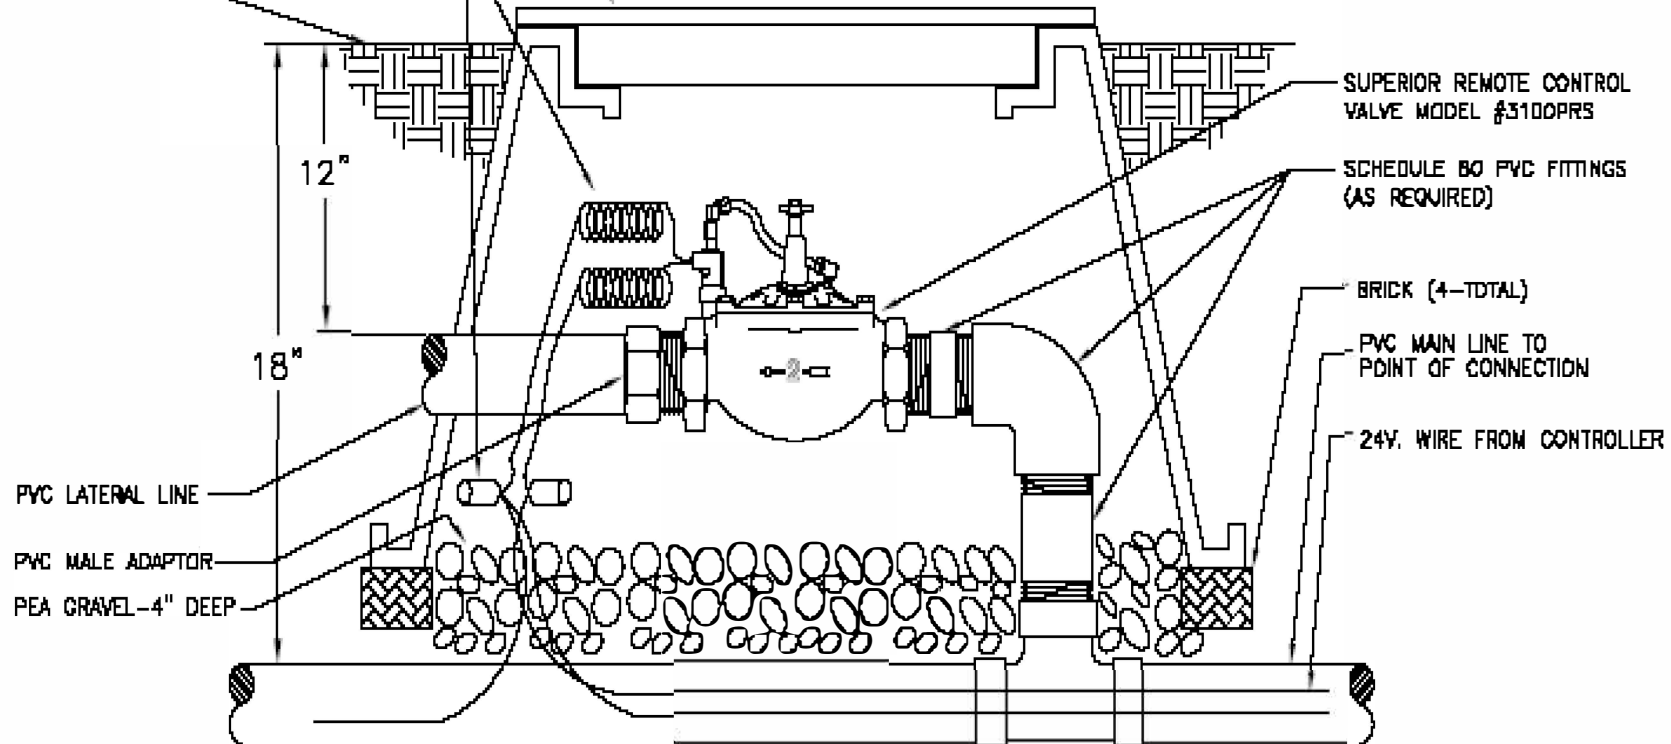

14" x 19" PLASTIC VALVE BOX PER PLANS  
1 REMOTE CONTROL VALVE PER BOX. INSTALL  
FLUSH WITH GRADE IN LAWN AREAS, 1" ABOVE  
GRADE IN SHRUB/GROUNDCOVER AREAS.

WIRE CONNECTORS PER PLANS AT ALL  
SPICES AND 24" OF EXTRA WIRE.

## REMOTE CONTROL VALVE DETAIL - 3100PRS

SUPERIOR