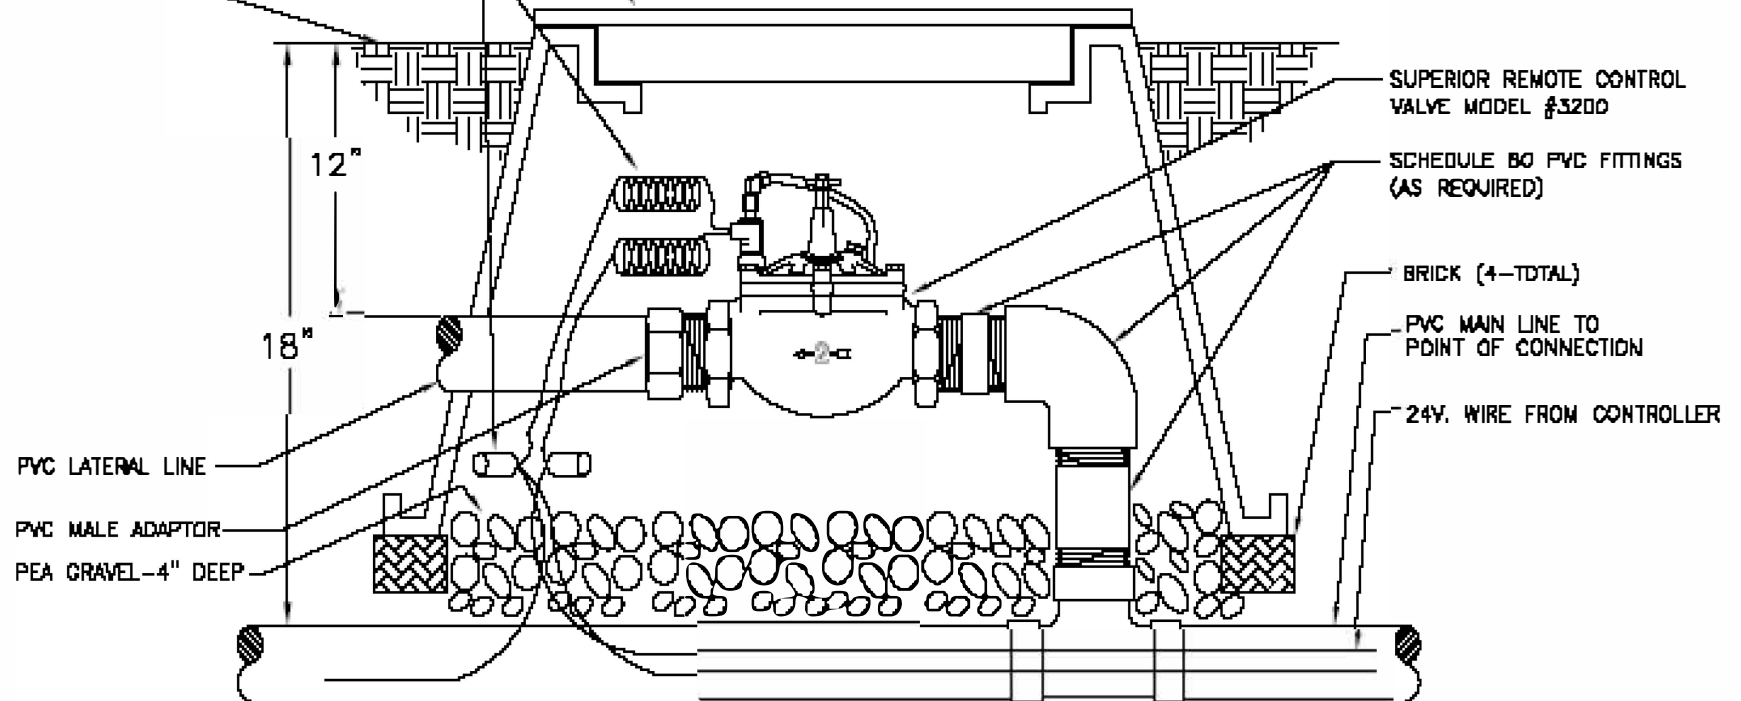

14" x 19" PLASTIC VALVE BOX PER PLANS  
1 REMOTE CONTROL VALVE PER BOX. INSTALL  
FLUSH WITH GRADE IN LAWN AREAS, 1" ABOVE  
GRADE IN SHRUB/GROUNDCOVER AREAS.

WIRE CONNECTORS PER PLANS AT ALL  
SPICES AND 24" OF EXTRA WIRE.

## REMOTE CONTROL VALVE DETAIL - 3200

SUPERIOR